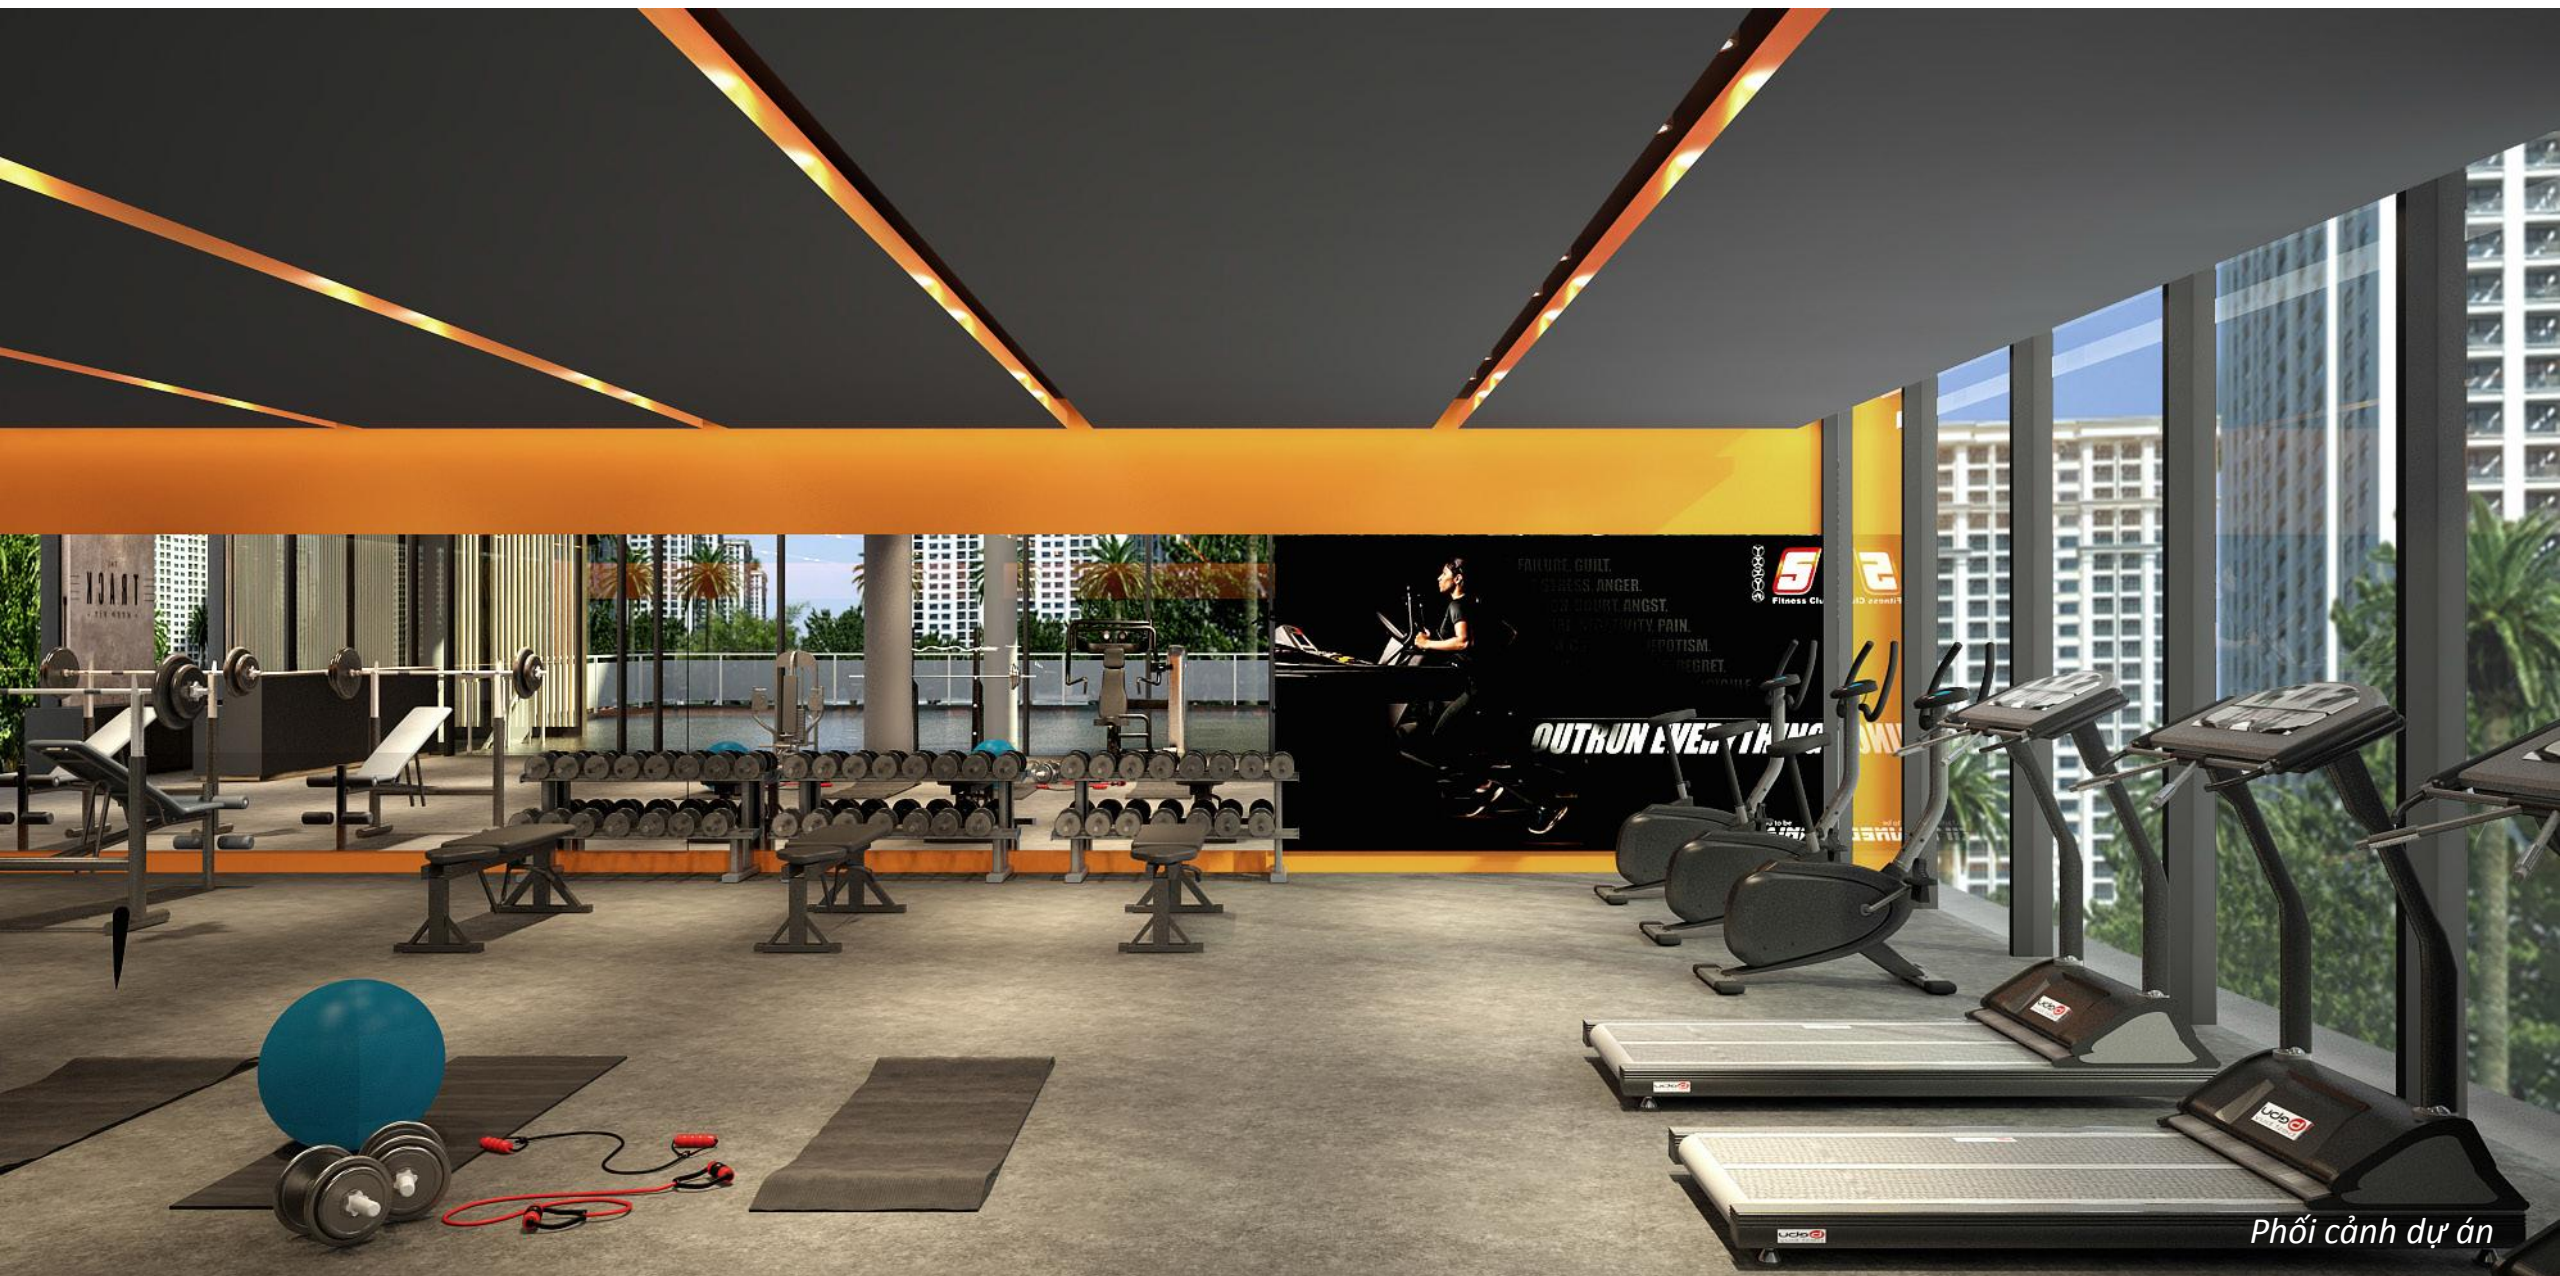

Phối cảnh dự án